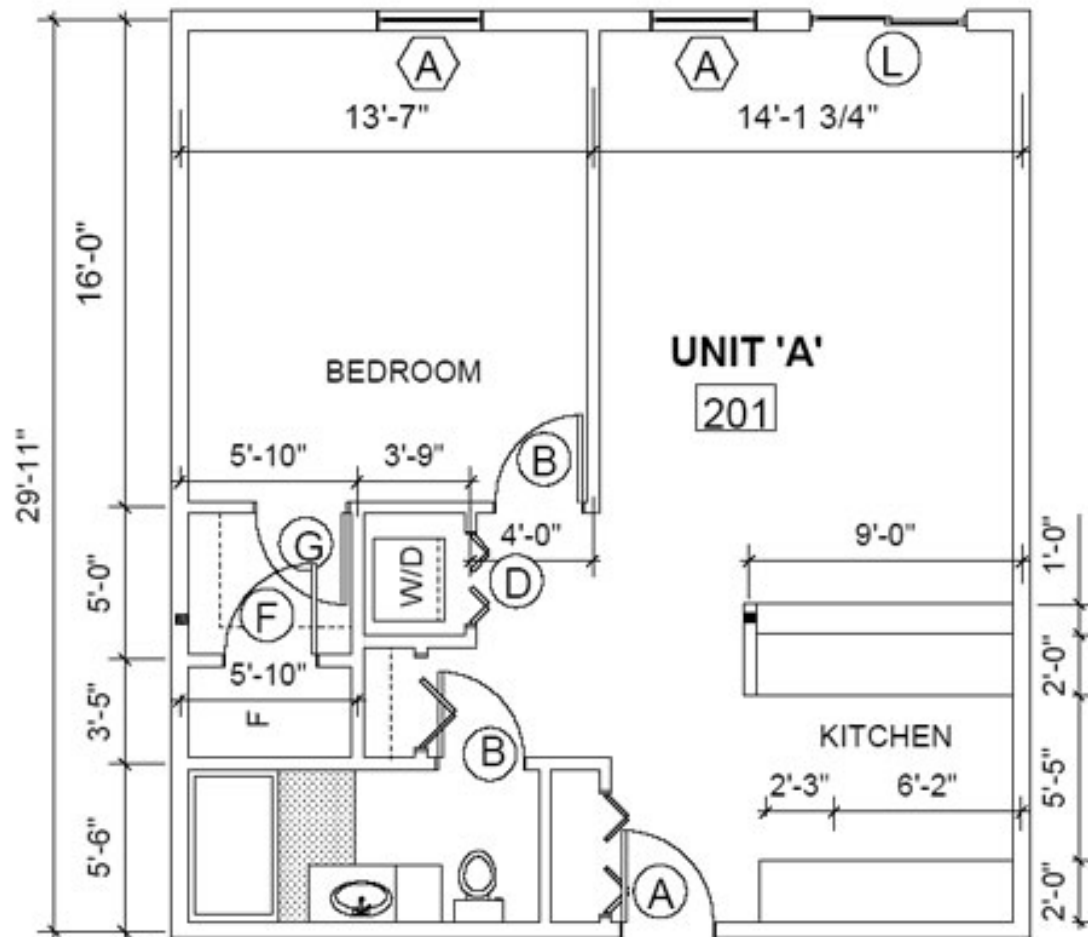

McComb Place Condominiums
2125 McComb Road
Stoughton, WI 53589

<http://www.mccombplace.com>

ONE BEDROOM TYPE 'B-1' - 775 SF