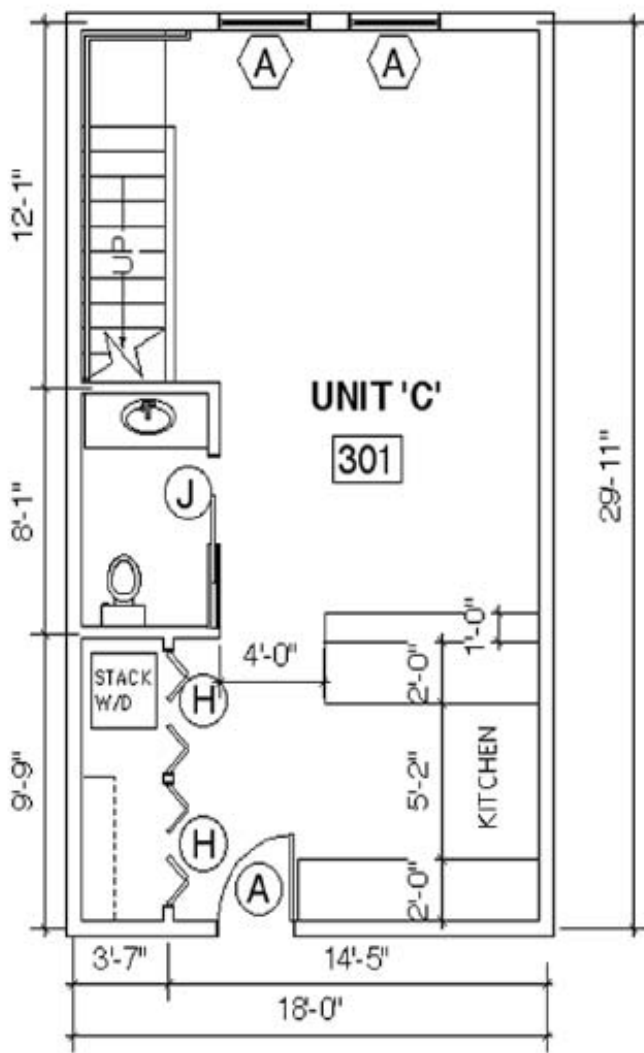

McComb Place Condominiums
 2125 McComb Road
 Stoughton, WI 53589

<http://www.mccombplace.com>

ONE BEDROOM LOFT
LOWER LEVEL - 535 SF
 SCALE: 1/4" = 1' - 0"

ONE BEDROOM LOFT
UPPER LEVEL - 315 SF
 SCALE: 1/4" = 1' - 0"