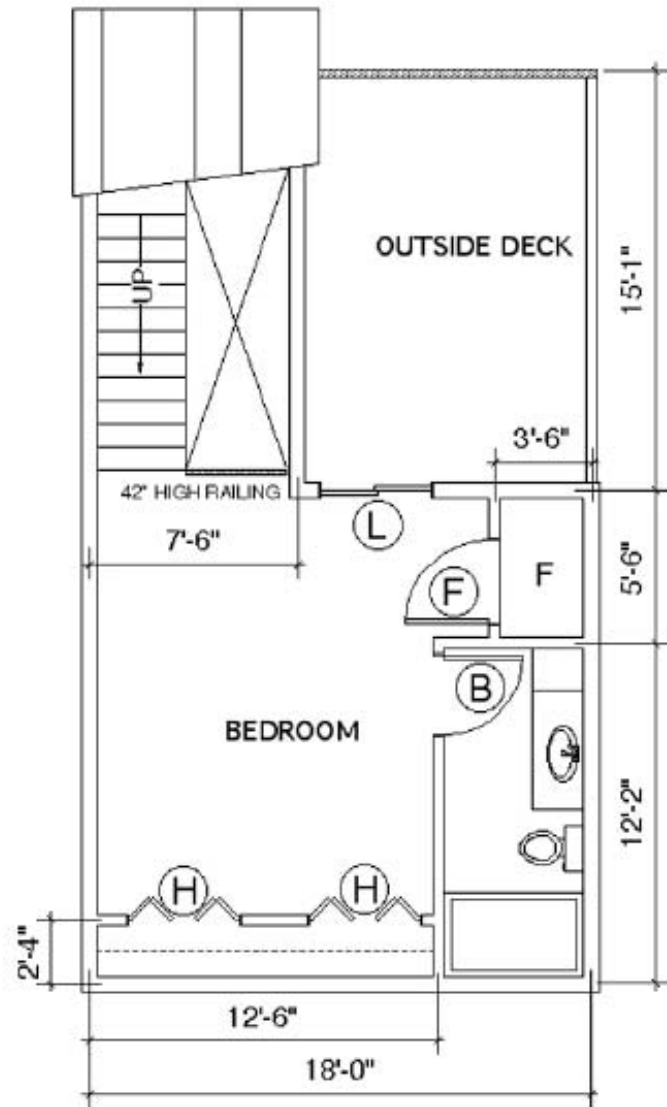

McComb Place Condominiums
 2125 McComb Road
 Stoughton, WI 53589

<http://www.mccombplace.com>

ONE BEDROOM LOFT
LOWER LEVEL - 535 SF
 SCALE: 1/4" = 1' - 0"

ONE BEDROOM LOFT
UPPER LEVEL - 315 SF
 SCALE: 1/4" = 1' - 0"