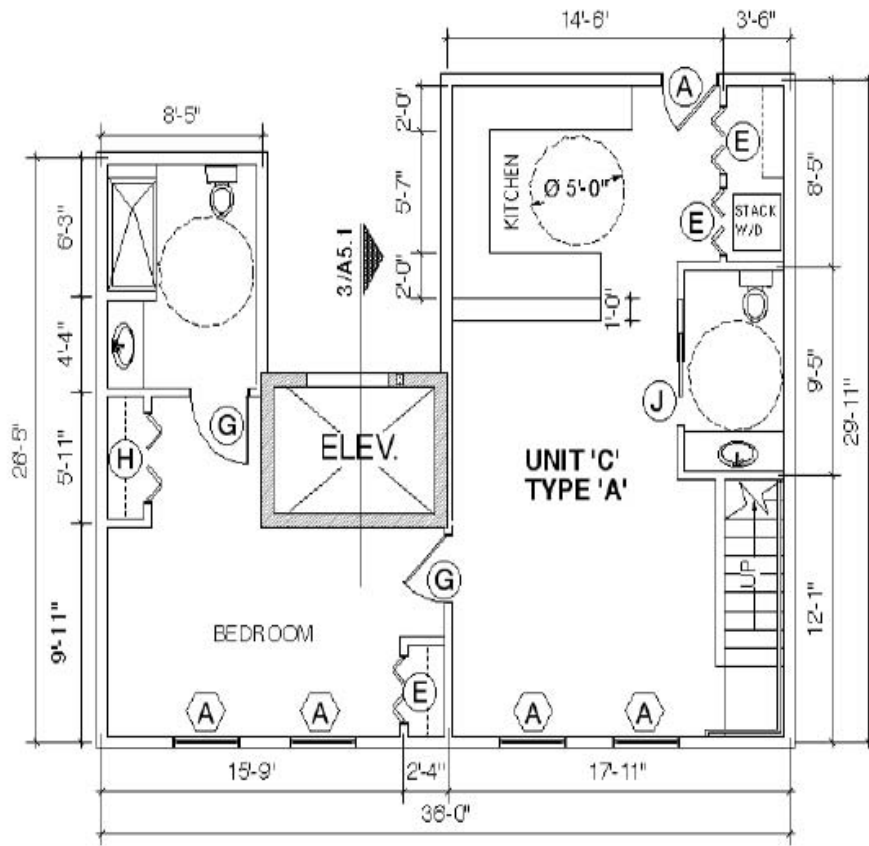

McComb Place Condominiums
 2125 McComb Road
 Stoughton, WI 53589

<http://www.mccombplace.com>

**TWO BEDROOM LOFT
 LOWER LEVEL TYPE 'A' - 815 SF**
 SCALE: 1/4" = 1' - 0"

**TWO BEDROOM LOFT
 UPPER LEVEL - 470 SF**
 SCALE: 1/4" = 1' - 0"