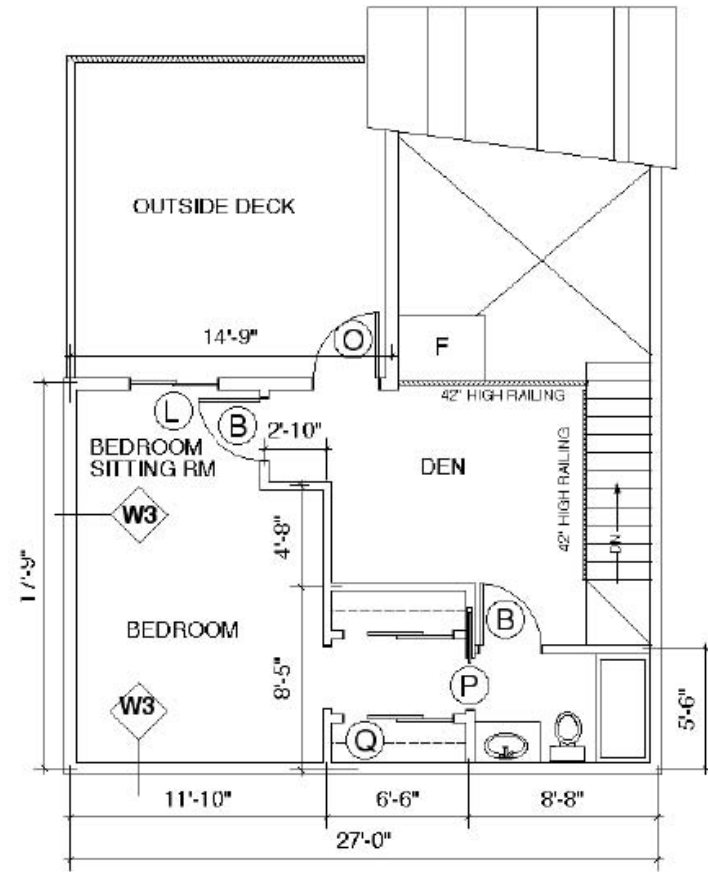

McComb Place Condominiums
 2125 McComb Road
 Stoughton, WI 53589

<http://www.mccombplace.com>

**TWO BEDROOM LOFT
 LOWER LEVEL TYPE 'A' - 815 SF**
 SCALE: 1/4" = 1' - 0"

**TWO BEDROOM LOFT
 UPPER LEVEL - 470 SF**
 SCALE: 1/4" = 1' - 0"